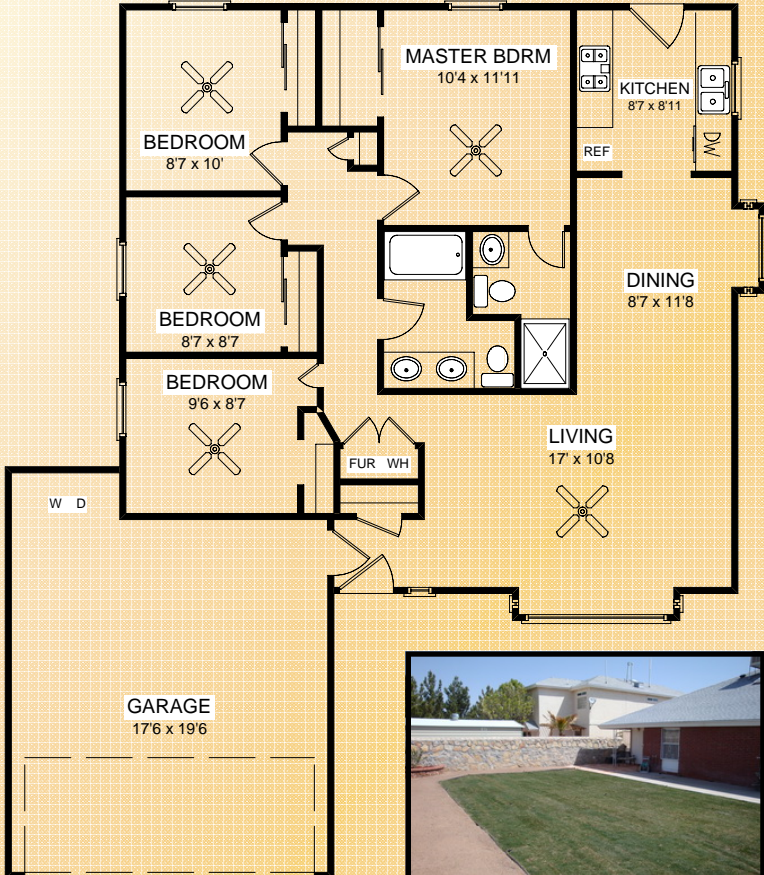

\$127,000
East

3169 Royal Jewel

MLS # 389030
Apx 1324 sq. ft.
Apx taxes \$2887

SISD
Chavez Elem.
Montwood Middle
Montwood High

Welcome Home!
Beautiful maintained 4 bedroom, 1 $\frac{3}{4}$ bath single level brick home. Carefree desert landscaping in front yard, grass in backyard. Additional features:
MasterCool replaced 8/2009
Roof Reshingled 9/2009